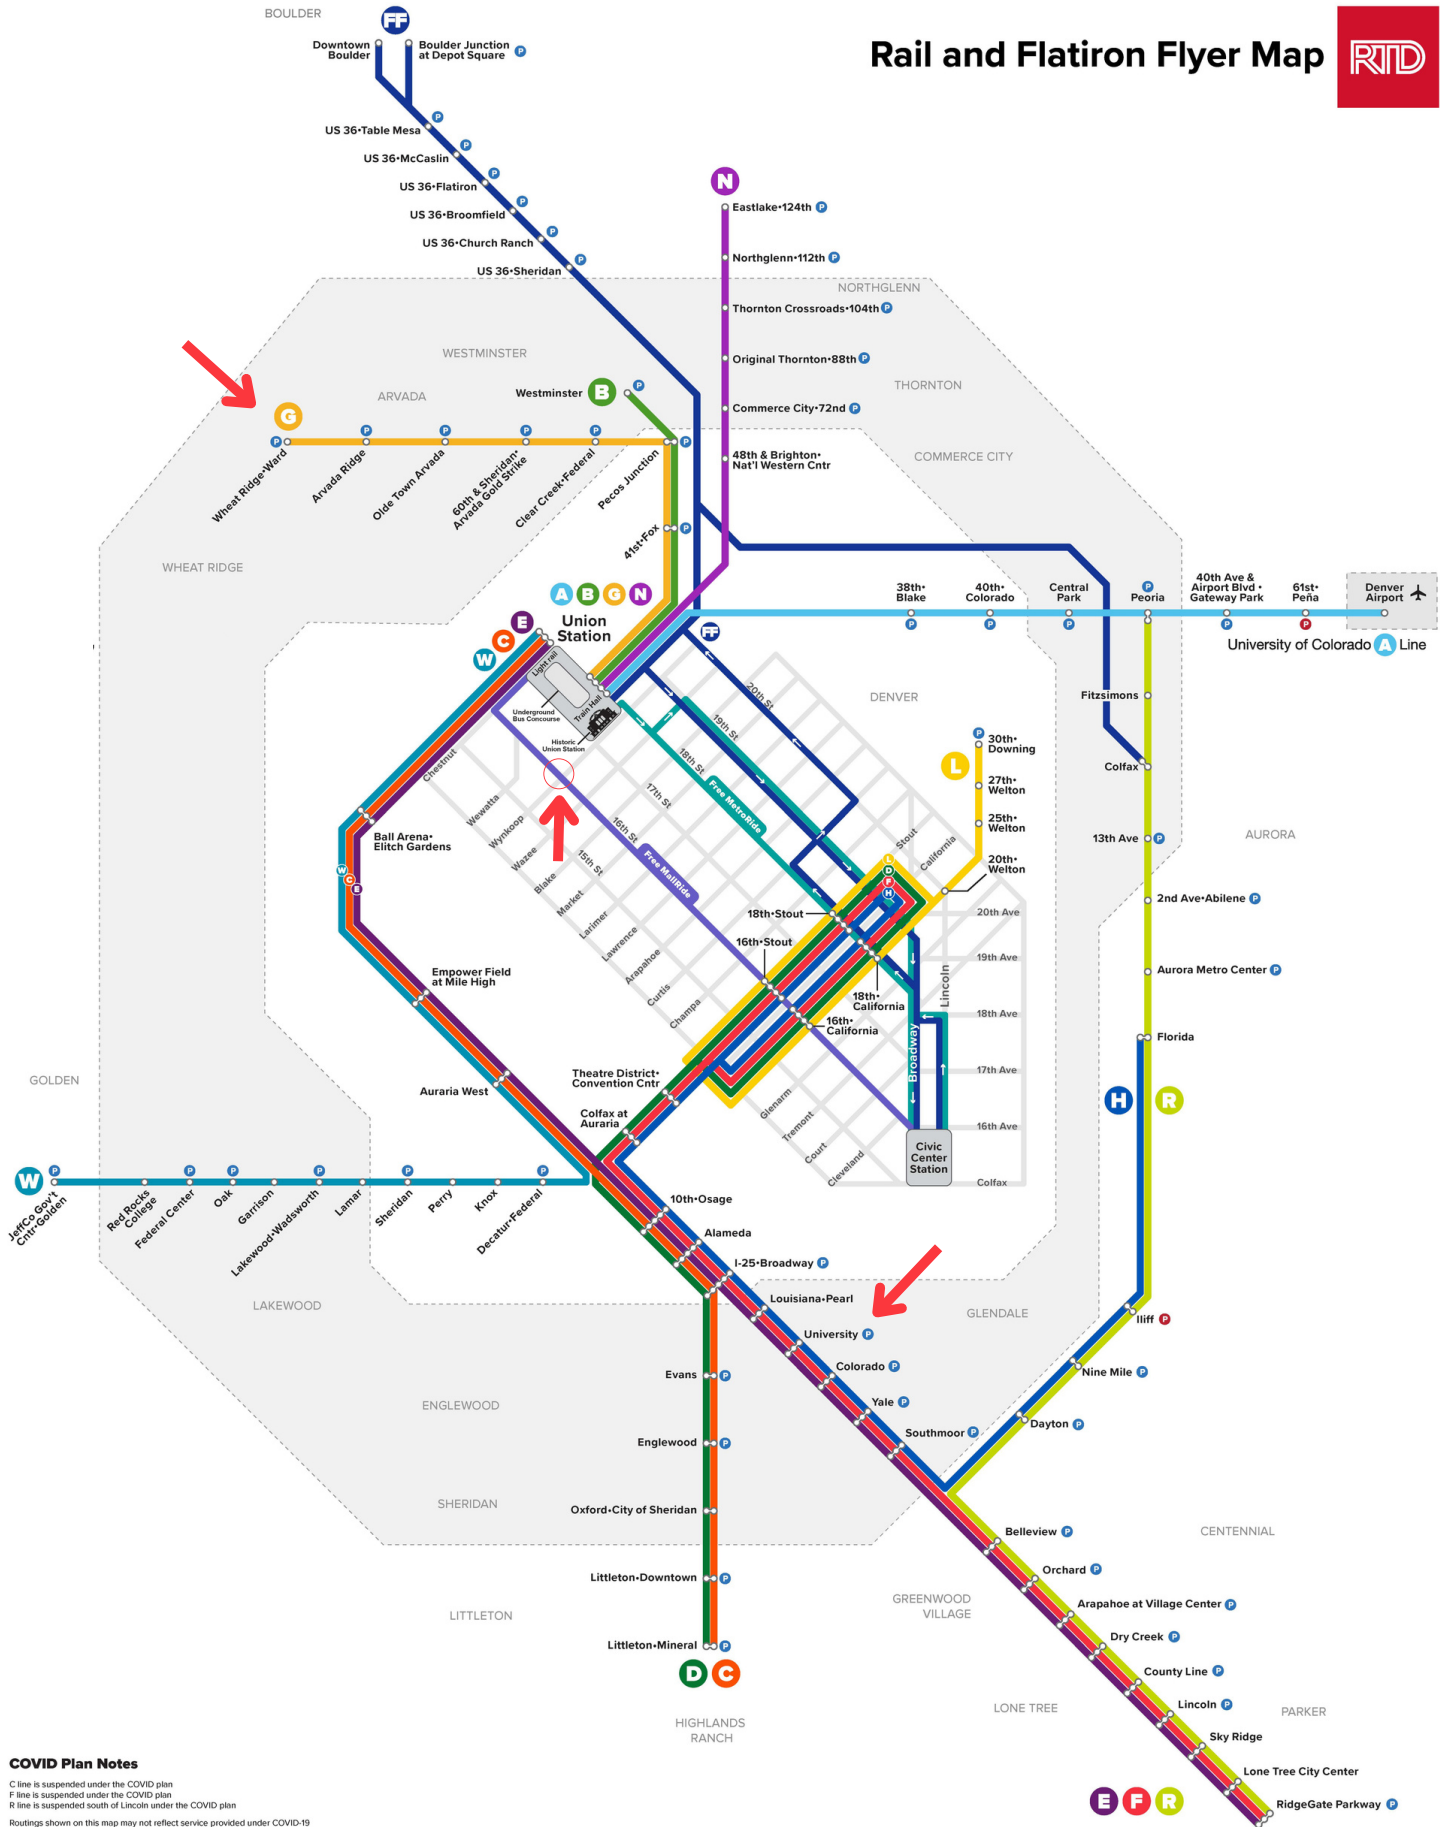

Rail and Flatiron Flyer Map

FLATIRON FLYER

FF Denver to Boulder

Flatiron Flyer buses use a different fare zone that is not represented on this map. Please see a Flatiron Flyer schedule for more information.

rt-denver.com | 303.299.6000

TRAINS

A Union Station to Denver Airport	E Union Station to RidgeGate Parkway	L 16th - Stout to 30th - Downing
B Union Station to Westminister	F 18th - California to RidgeGate Parkway	N Union Station to Eastlake - 124th
C Union Station to Littleton - Mineral	G Union Station to Wheat Ridge - Ward	R Peoria to RidgeGate Parkway
D 18th - California to Littleton - Mineral	H 18th - California to Florida	W Union Station to JeffCo Gov't Cntr - Golden